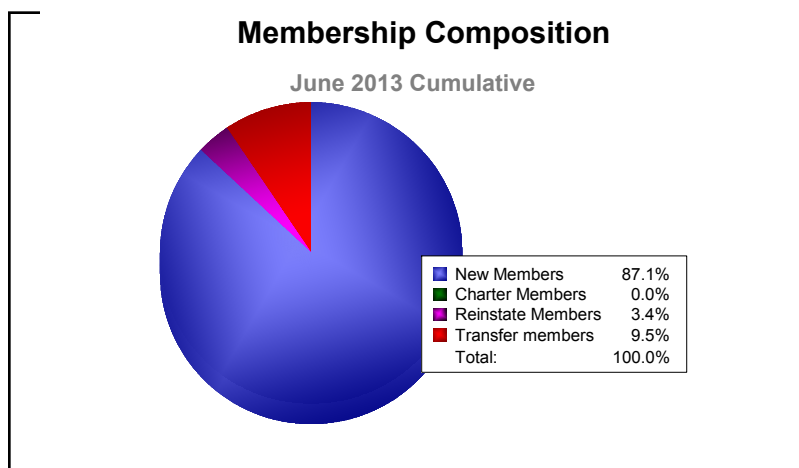

Year	New Clubs	Dropped Clubs	Gain/Loss Clubs	New Members	Charter Members	Reinstate Members	Transfer Members	Total Member Added	Total Members Dropped	Gain/Loss Members
2008-2009	0	0	0	103	0	1	12	116	-140	-24
2009-2010	1	-1	0	123	41	9	8	181	-150	31
2010-2011	0	-1	-1	134	0	11	3	148	-208	-60
2011-2012	0	-3	-3	114	0	8	8	130	-197	-67
2012-2013	0	0	0	101	0	4	11	116	-147	-31
Average	0	-1	-1	115	8	7	8	138	-168	-30

Year	New Clubs	Dropped Clubs	Gain/Loss Clubs	New Members	Charter Members	Reinstate Members	Transfer Members	Total Member Added	Total Members Dropped	Gain/Loss Members
2008-2009	0	0	0	16	0	2	0	18	-44	-26
2009-2010	0	0	0	27	0	2	0	29	-17	12
2010-2011	0	0	0	16	0	2	0	18	-29	-11
2011-2012	0	0	0	6	0	0	0	6	-18	-12
2012-2013	0	0	0	13	0	0	4	17	-26	-9
Average	0	0	0	16	0	1	1	18	-27	-9