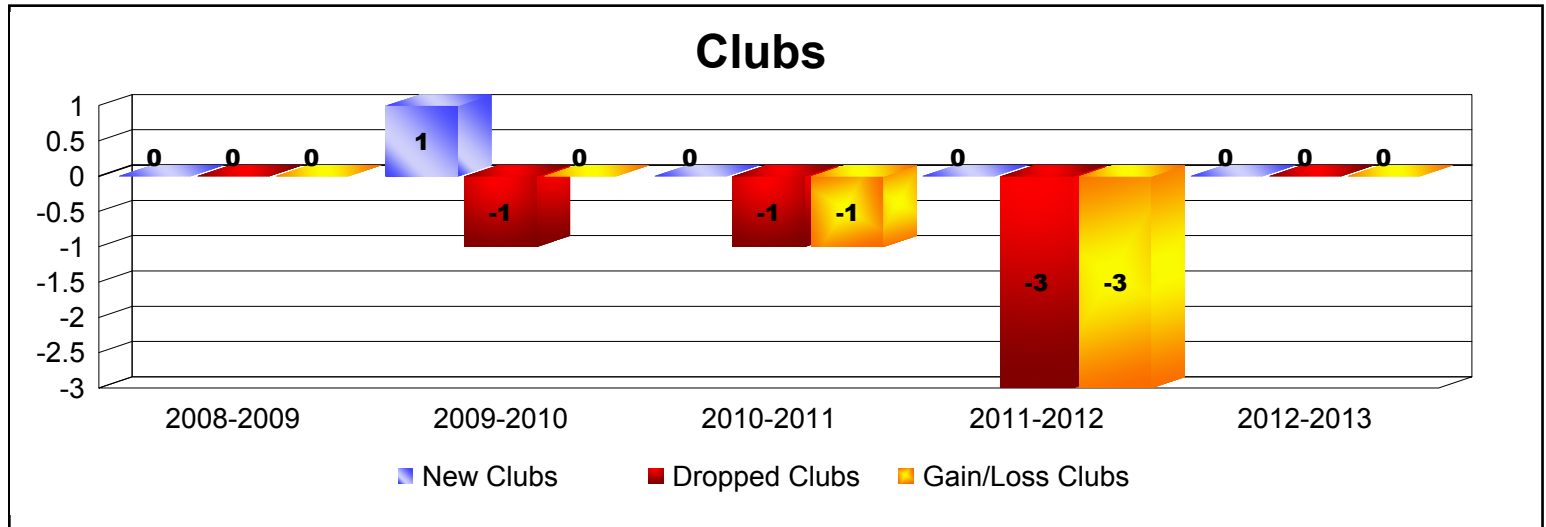

Year	New Clubs	Dropped Clubs	Gain/Loss Clubs	New Members	Charter Members	Reinstate Members	Transfer Members	Total Member Added	Total Members Dropped	Gain/Loss Members
2008-2009	0	0	0	103	0	1	12	116	-140	-24
2009-2010	1	-1	0	123	41	9	8	181	-150	31
2010-2011	0	-1	-1	134	0	11	3	148	-208	-60
2011-2012	0	-3	-3	114	0	8	8	130	-197	-67
2012-2013	0	0	0	101	0	4	11	116	-147	-31
Average	0	-1	-1	115	8	7	8	138	-168	-30

Year	New Clubs	Dropped Clubs	Gain/Loss Clubs	New Members	Charter Members	Reinstate Members	Transfer Members	Total Member Added	Total Members Dropped	Gain/Loss Members
2008-2009	0	0	0	16	0	2	0	18	-44	-26
2009-2010	0	0	0	27	0	2	0	29	-17	12
2010-2011	0	0	0	16	0	2	0	18	-29	-11
2011-2012	0	0	0	6	0	0	0	6	-18	-12
2012-2013	0	0	0	13	0	0	4	17	-26	-9
Average	0	0	0	16	0	1	1	18	-27	-9