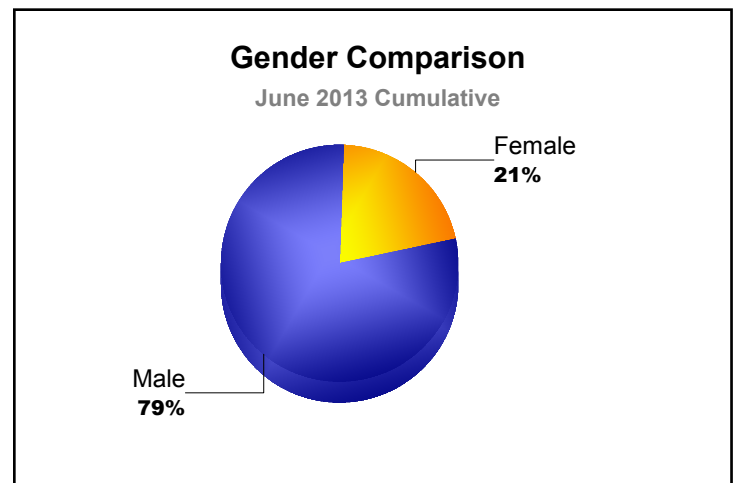

Year	New Clubs	Dropped Clubs	Gain/Loss Clubs	New Members	Charter Members	Reinstate Members	Transfer Members	Total Member Added	Total Members Dropped	Gain/Loss Members
2008-2009	0	0	0	103	0	1	12	116	-140	-24
2009-2010	1	-1	0	123	41	9	8	181	-150	31
2010-2011	0	-1	-1	134	0	11	3	148	-208	-60
2011-2012	0	-3	-3	114	0	8	8	130	-197	-67
2012-2013	0	0	0	101	0	4	11	116	-147	-31
Average	0	-1	-1	115	8	7	8	138	-168	-30