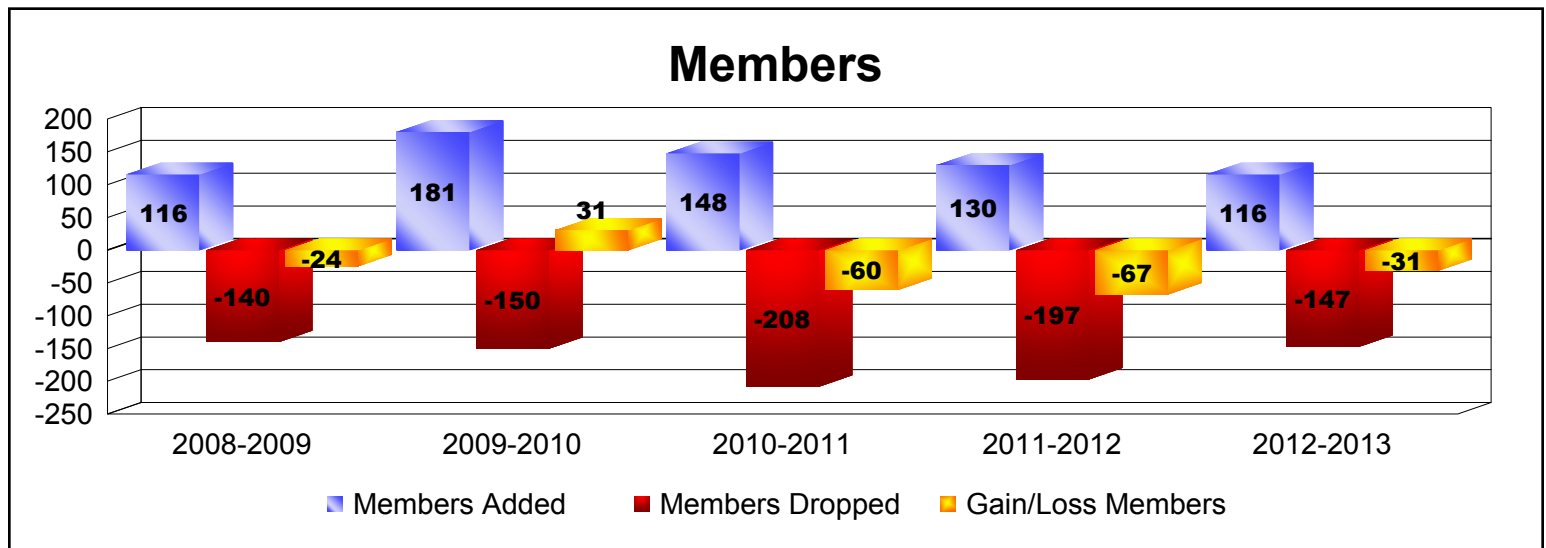

Year	New Clubs	Dropped Clubs	Gain/Loss Clubs	New Members	Charter Members	Reinstate Members	Transfer Members	Total Member Added	Total Members Dropped	Gain/Loss Members
2008-2009	0	0	0	103	0	1	12	116	-140	-24
2009-2010	1	-1	0	123	41	9	8	181	-150	31
2010-2011	0	-1	-1	134	0	11	3	148	-208	-60
2011-2012	0	-3	-3	114	0	8	8	130	-197	-67
2012-2013	0	0	0	101	0	4	11	116	-147	-31
Average	0	-1	-1	115	8	7	8	138	-168	-30

Year	New Clubs	Dropped Clubs	Gain/Loss Clubs	New Members	Charter Members	Reinstate Members	Transfer Members	Total Member Added	Total Members Dropped	Gain/Loss Members
2008-2009	0	0	0	16	0	2	0	18	-44	-26
2009-2010	0	0	0	27	0	2	0	29	-17	12
2010-2011	0	0	0	16	0	2	0	18	-29	-11
2011-2012	0	0	0	6	0	0	0	6	-18	-12
2012-2013	0	0	0	13	0	0	4	17	-26	-9
Average	0	0	0	16	0	1	1	18	-27	-9